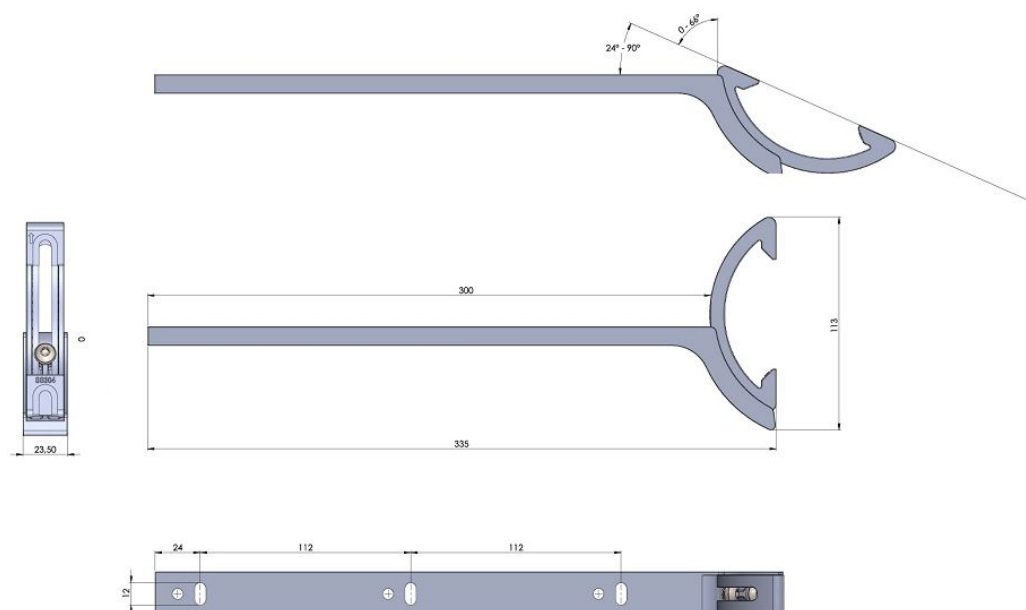

PRODUCT SHEET

Description:

Shelf Bracket "Slope", SS-304 Raw, For Sloping Walls from 0-66 Degree, F/Glass & Wood Shelves,
Incl.: 2 Socket Screws, M6x8mm DIN 7984, 2 x CSK Chipboard Screws 5x50mm,, 2 Plastic Wall Plugs
ø8x50mm, 1 x 4mm L-shaped Hex, Key, 2 Flat Washers, 3 x Suction Pads F/Glass Shelves

Item number:

22.02.802-0

Units	Box	Carton	HS Code	Barcode
Pcs.	1	32	8302500000	 5704866466516

SISO A/S

Mileparken 11
DK-2740 Skovlunde
Denmark
VAT: DK 24786013

Phone +45 45 830 900

www.siso.dk
siso@siso.dk

Danske Bank
Nytorv Branch
Copenhagen
SWIFT: DABADKKK

Account no.
4180 3112 112936
IBAN Account
DK7230003112112936